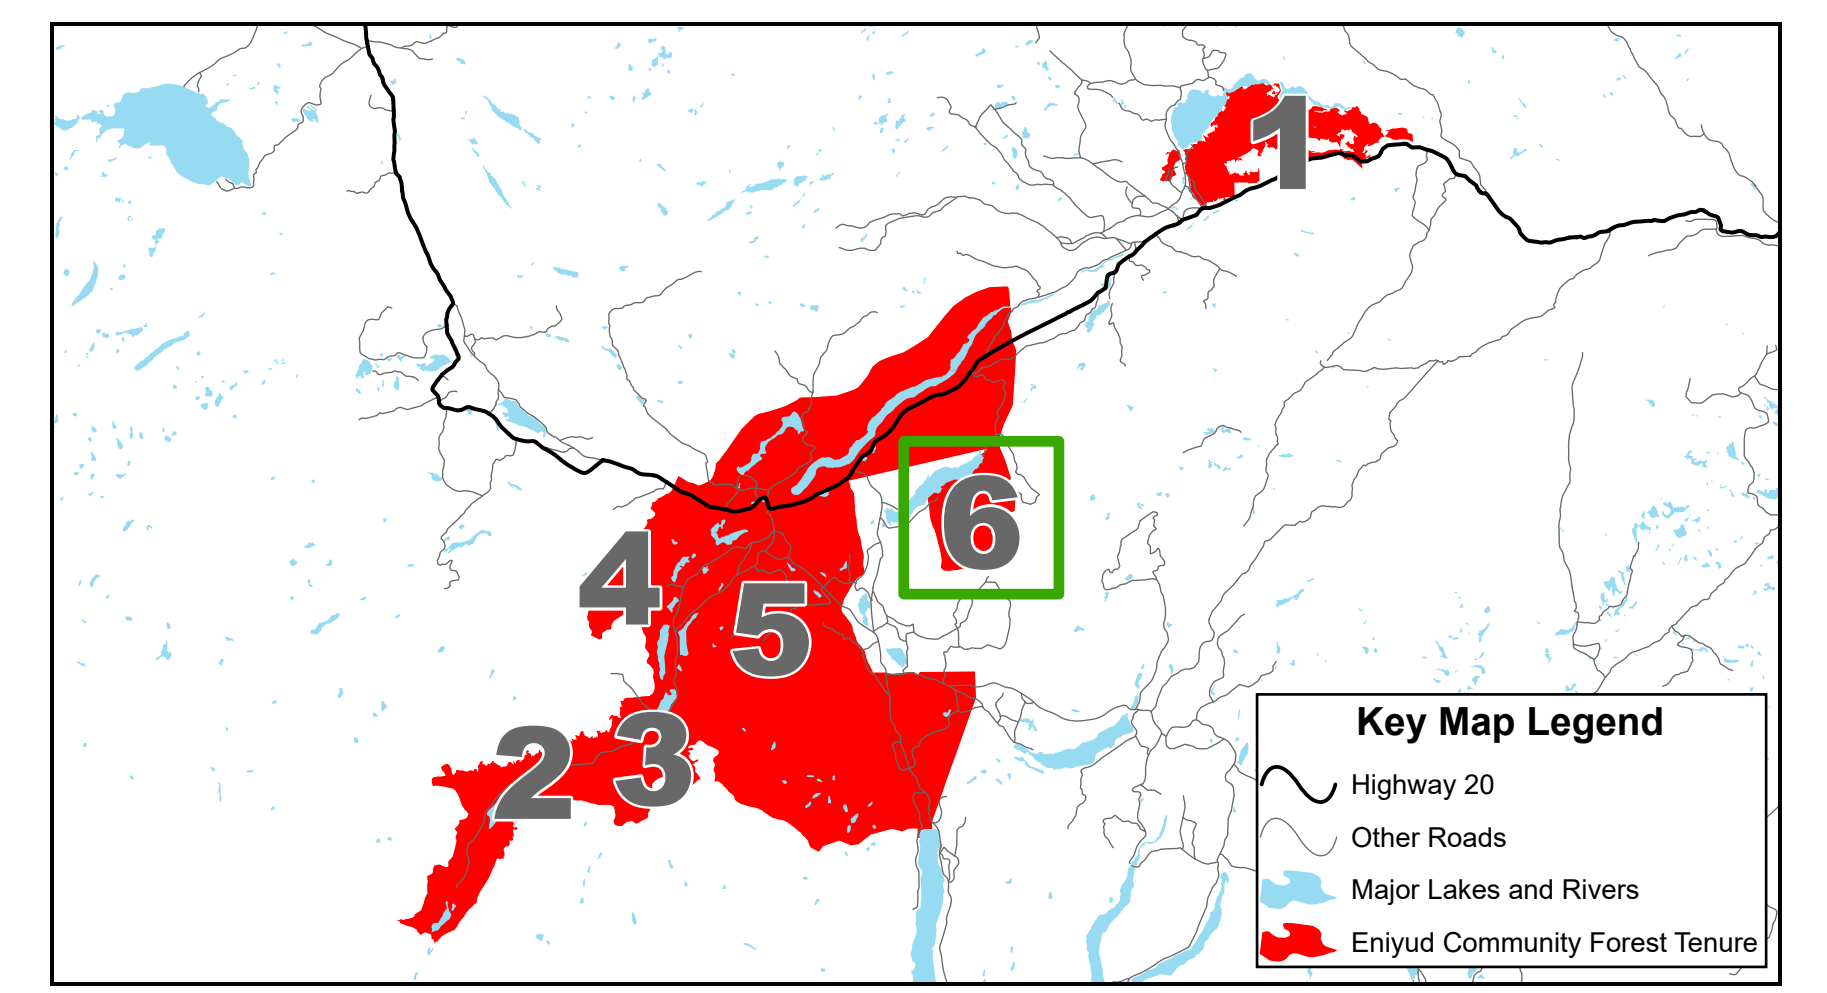

**Eniyud Community Forest
Ortho Overview Map
Map # 6- Eagle Lake Operating Area**

Main Map Spatial Reference
NAD 1983 BC Environment Albers
Date Saved: 2022-02-04
Mapping By:

Legend

- Eniyud Community Forest Tenure
- Developing Permits
- ~ Public Roads
- ~ Road Permit
- ~ Creeks
- Wetlands

1:15,000

Please Note: The proposed ECF openings represent future harvest opportunities that will be considered for development and harvest over a span of 15 years, or three cut control periods under current market conditions. The identified areas do not represent the sole opportunity that exists within the Eniyud Community Forest, and are dependant upon market condition or disturbance, proposed openings may be adapted over time, or postponed.