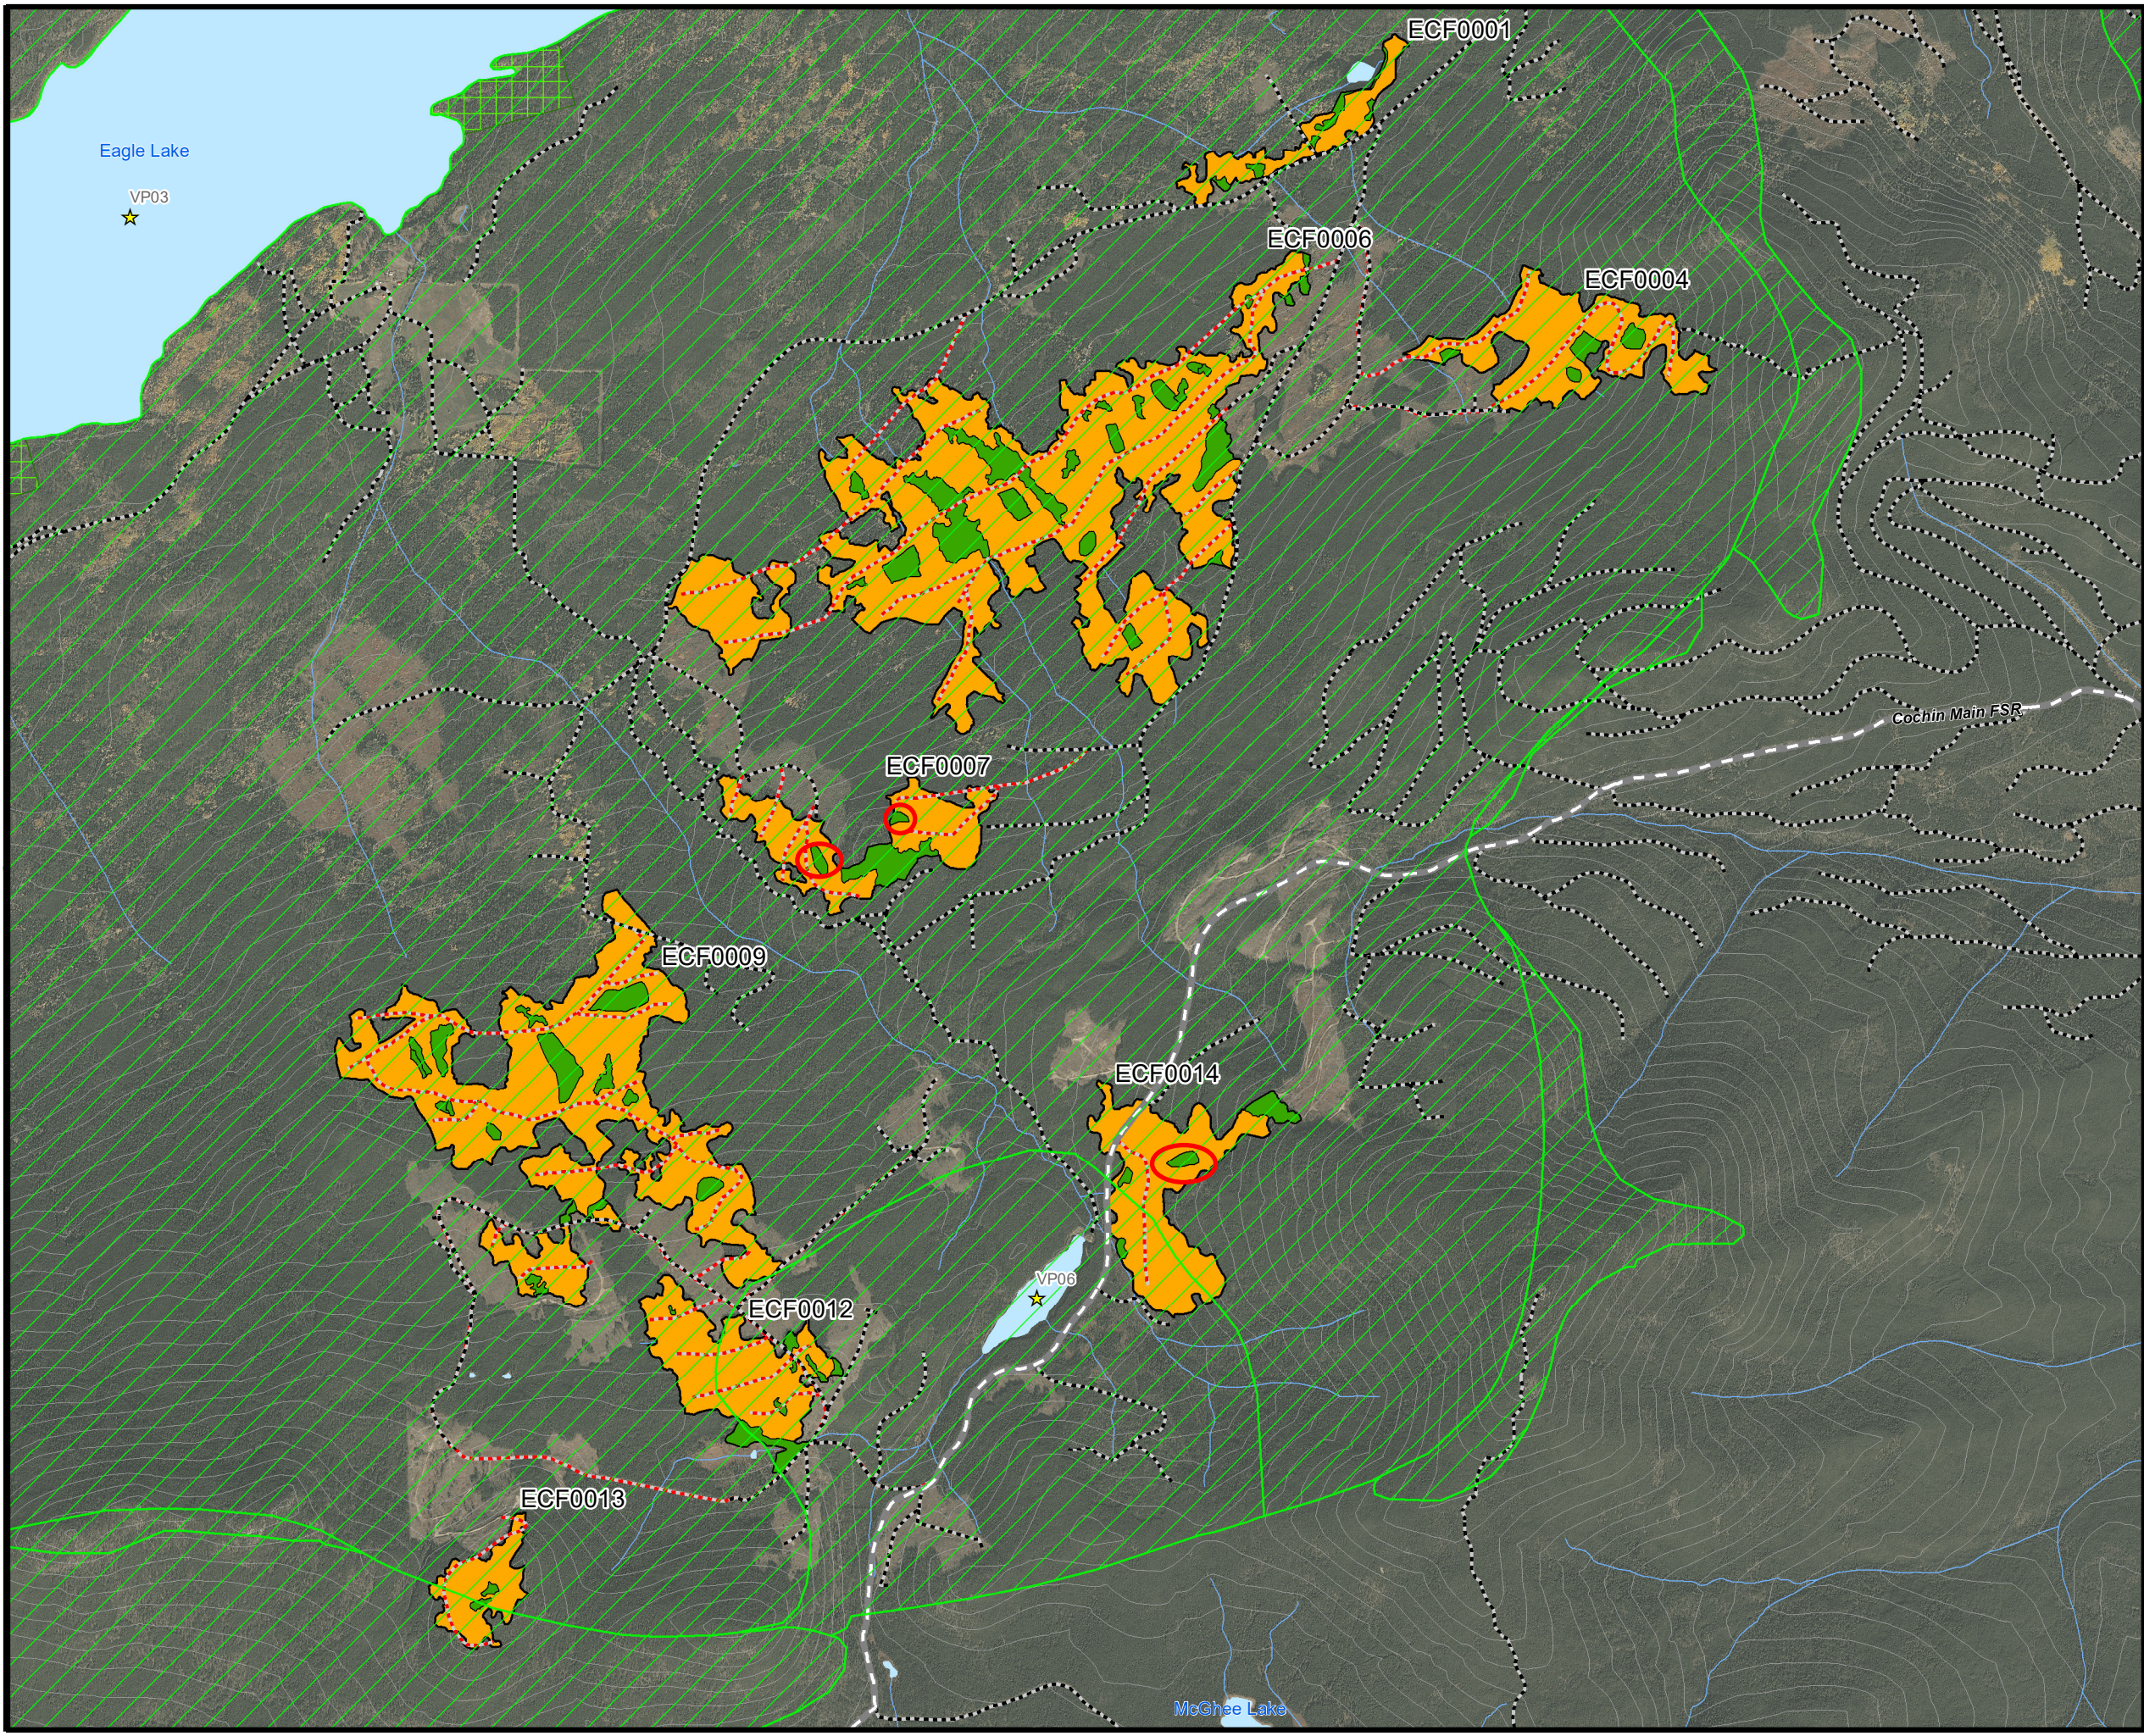

Eniyud Community Forest Overview Map Eagle Lake

- ★ Viewpoints
- ★ Design Points
- ★ Considered Viewpoints
- Proposed Retention
- Proposed Blocks
- - - Proposed Roads
- - - Other Roads
- Highways
- - - Trails
- Forest Service Roads
- - - Analysis Extent
- - - Ferry Routes
- ▨ EVQO: P
- ▨ EVQO: R
- ▨ EVQO: PR
- ▨ EVQO: M
- ▨ EVQO: MM
- Streams
- Contours
- - - Recreation Trails
- ▨ Recreation Reserve
- ▨ Recreation Site

Project Code: 429-20-1
Date: 7/6/2021
Scale: 1:30,000
Drawn By: C. Bastien