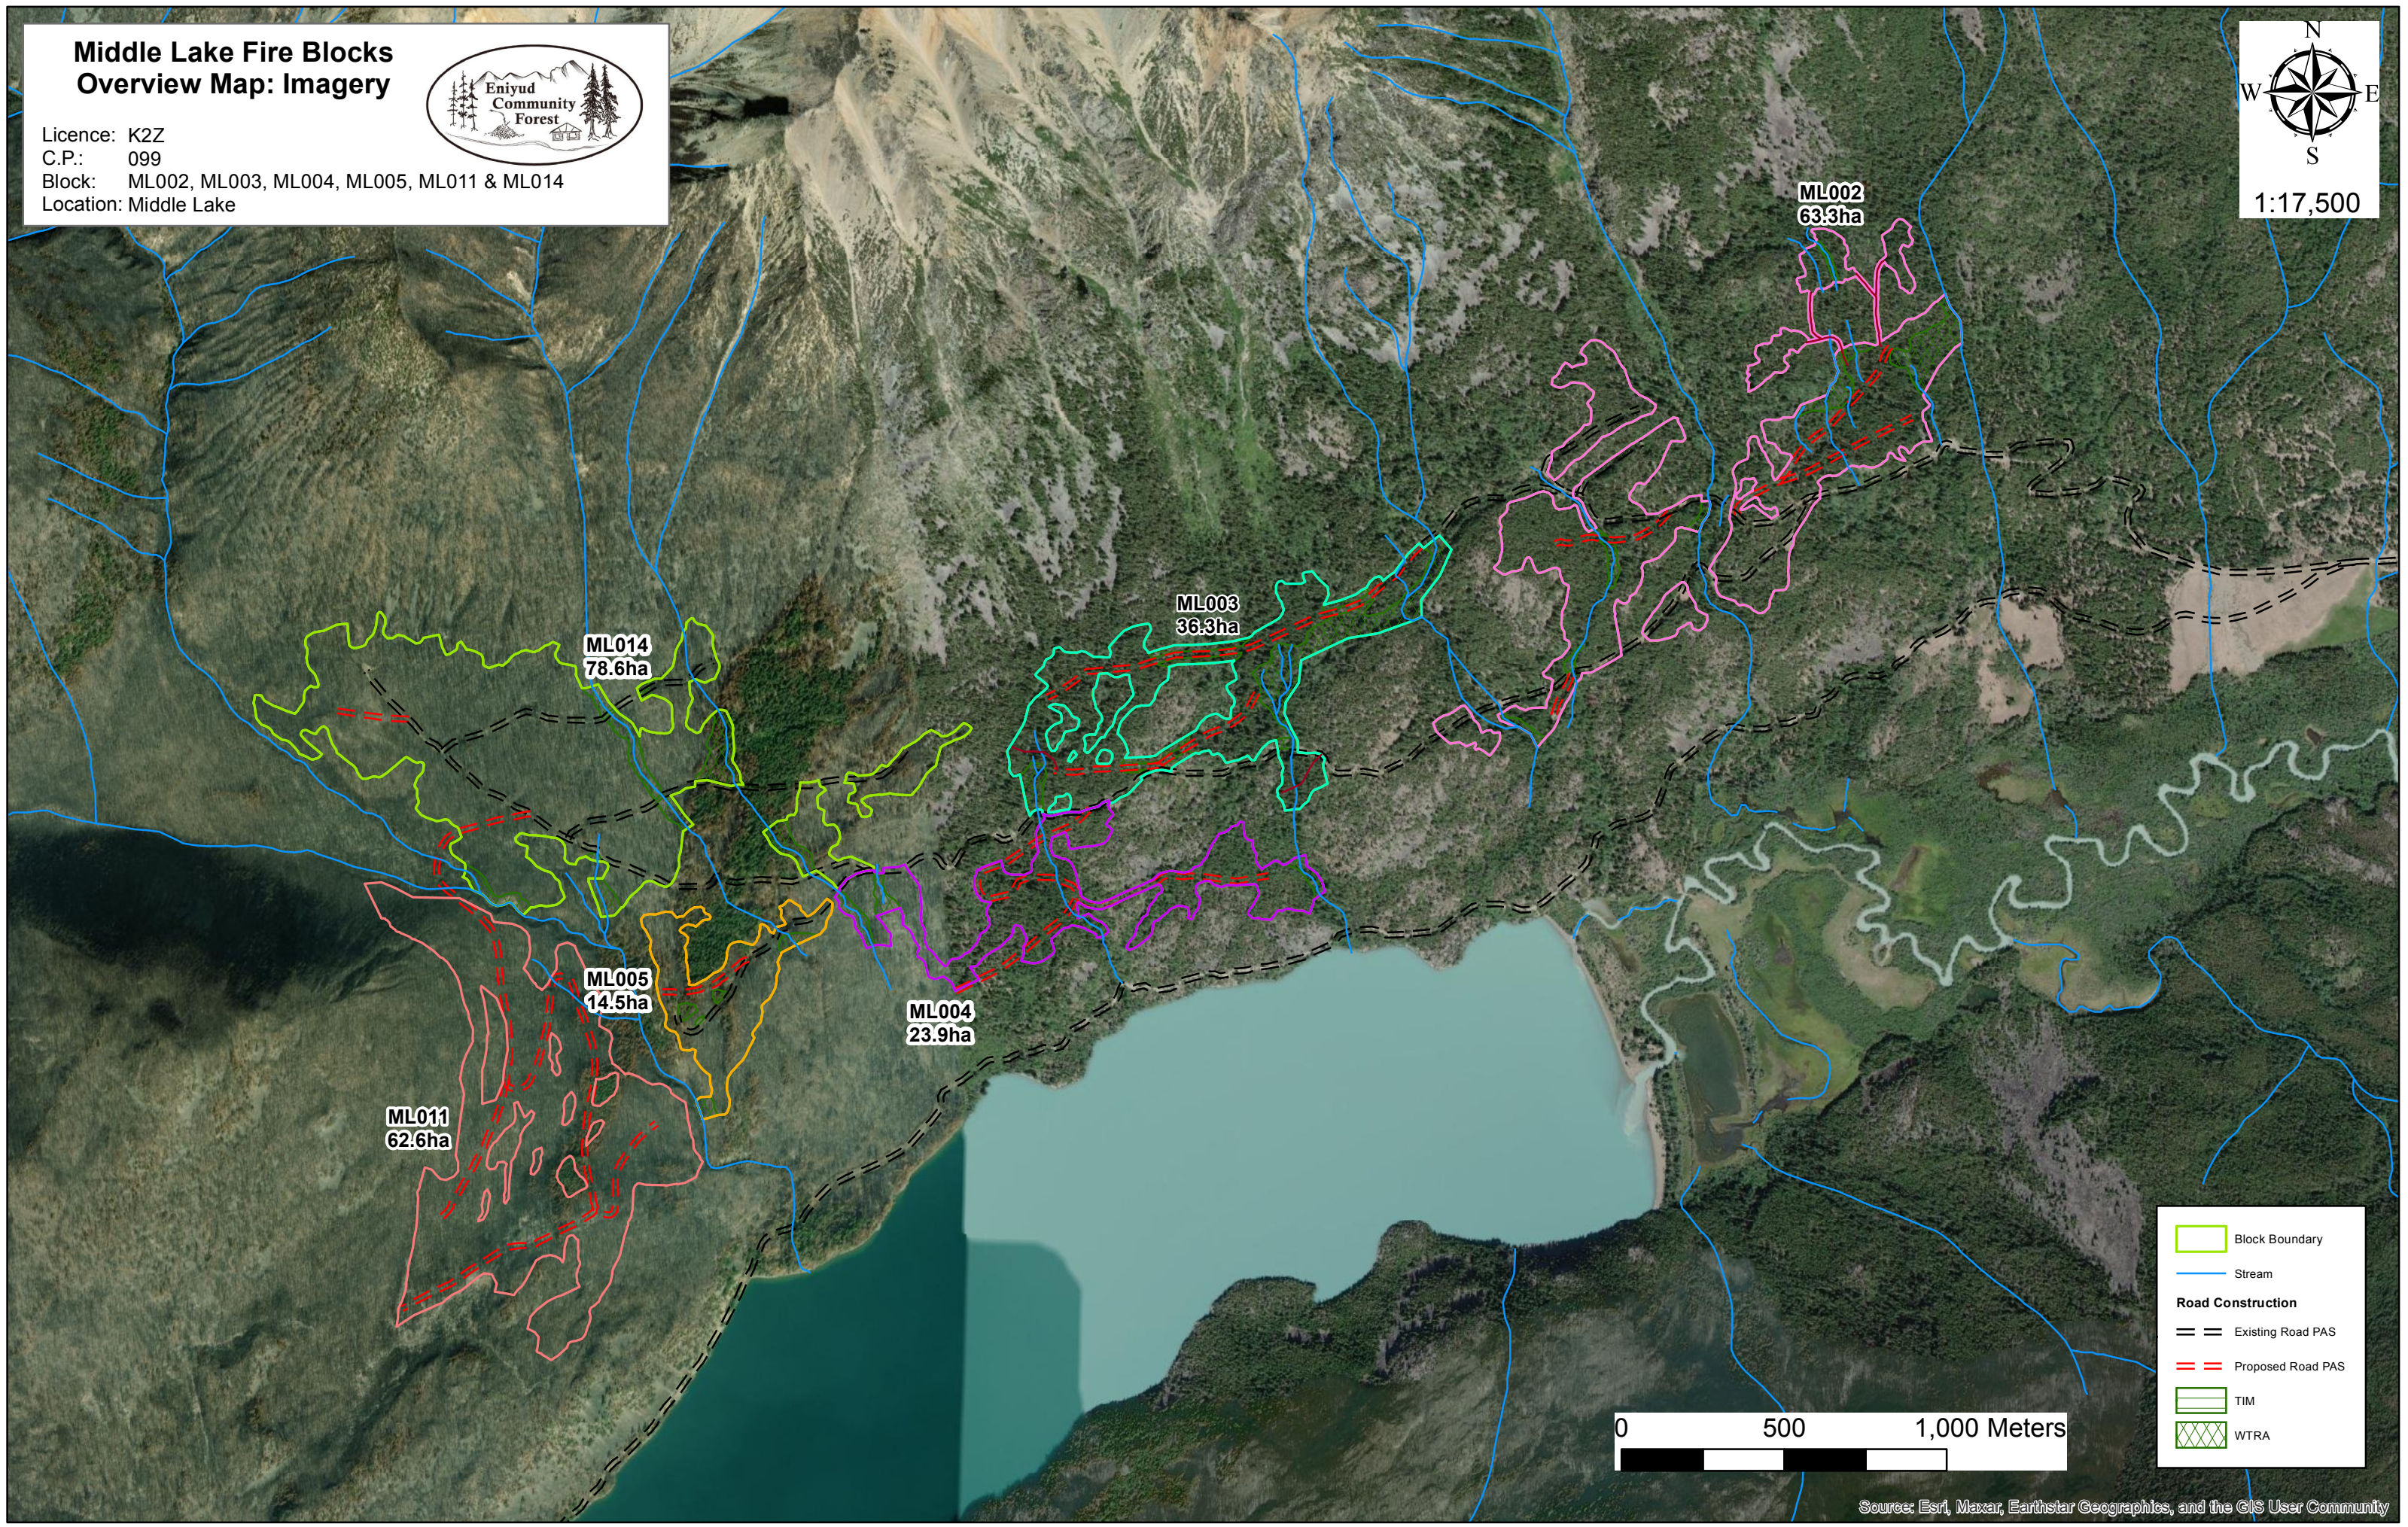

# Middle Lake Fire Blocks Overview Map: Imagery

Licence: K2Z  
C.P.: 099  
Block: ML002, ML003, ML004, ML005, ML011 & ML014  
Location: Middle Lake

1:17,500

ML011  
62.6ha

ML005  
14.5ha

ML004  
23.9ha

ML003  
36.3ha

ML014  
78.6ha

ML002  
63.3ha

**Block Boundary**  
— Block Boundary

**Stream**  
— Stream

**Road Construction**  
— Existing Road PAS  
— Proposed Road PAS

**TIM**  
— TIM

**WTRA**  
— WTRA

0 500 1,000 Meters